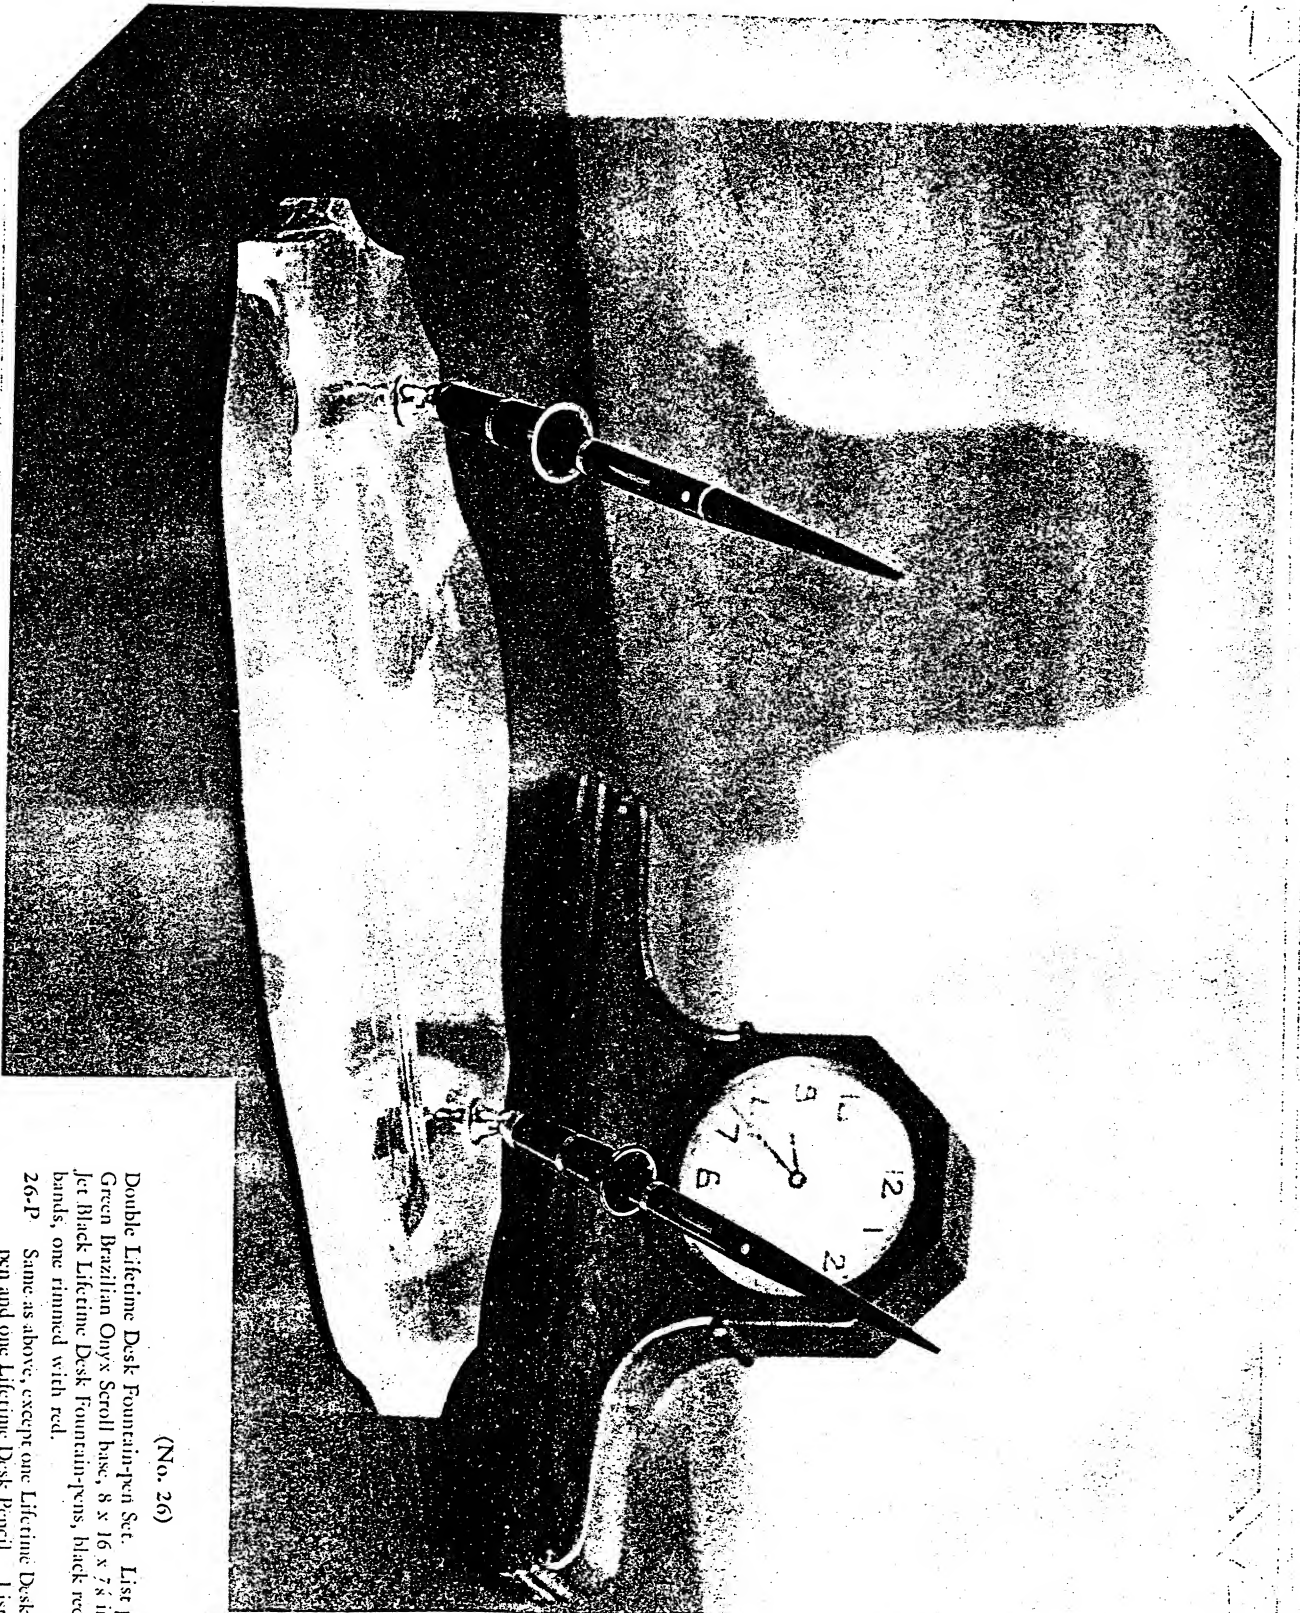

(No. 26)

1. Double Lifetime Desk Fountain-pen Set. List price..... $75.00
   Green Brazilian Onyx Scroll base, 8 x 16 x 7 1/2 in., ground. Two
   jet Black Lifetime Desk Fountain-pens, black receptacles with gold
   bands, one rimmed with red.
- 26-P Same as above, except one Lifetime Desk Fountain-
  pen and one Lifetime Desk Pencil. List price..... $70.00
3. 126 Same as above, except pens are No. 5-30..... $70.00
- 126-P Same as above, except one No. 5-30 pen and one
  Desk Pencil..... $69.00